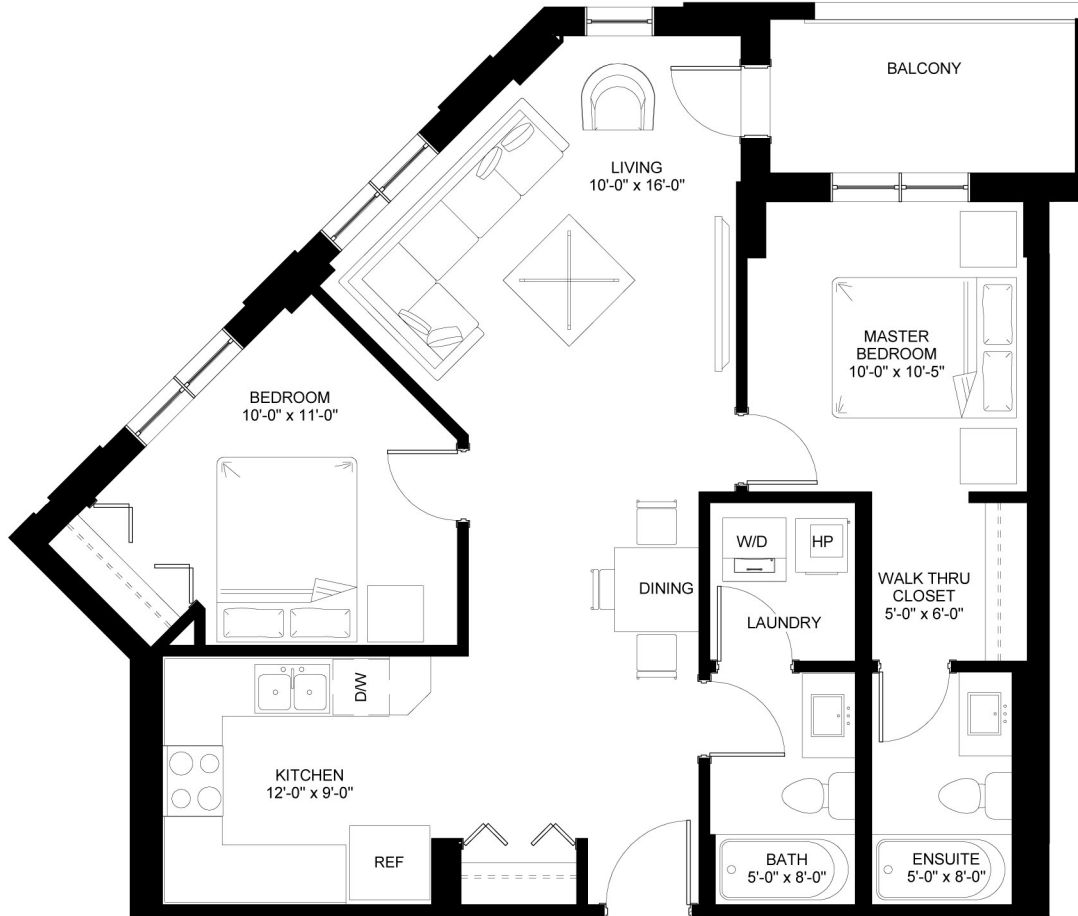

LINK CONDOS
at Ellerslie

Suite D

103, 112
403, 412
703, 710

203, 212
503, 512

303, 312
603, 612

two bedroom

Living Area	809 sq ft
Balcony	61 sq ft
Total Area	870 sq ft

MAIN FLOOR

2nd to 6th FLOOR

7th FLOOR

8th FLOOR